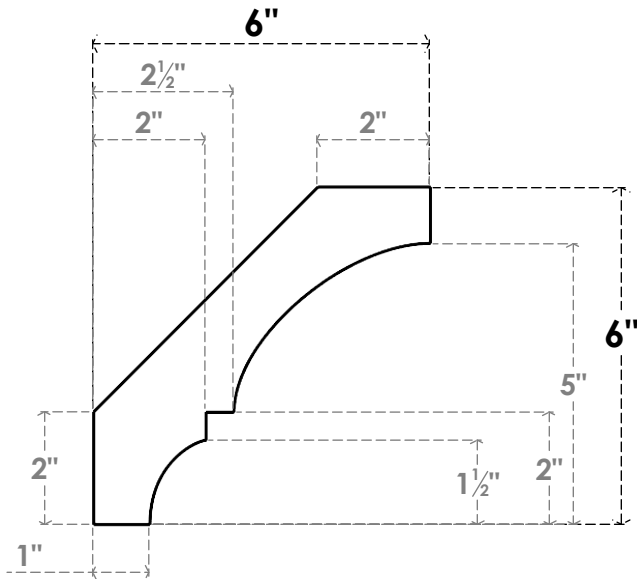

ITEM NUMBER: BRCPC035X06000X06000BOA

3 1/2"W X 6"D X 6"H BALBOA ARCHITECTURAL GRADE PVC CLOSED KNEE BRACE

SIDE PROFILE

FRONT PROFILE

ISOMETRIC

EKENA MILLWORK
2300 WEST MAIN ST.
CLARKSVILLE, TX 75426
TOLL FREE: 866-607-0453
WWW.EKENAMILLWORK.COM