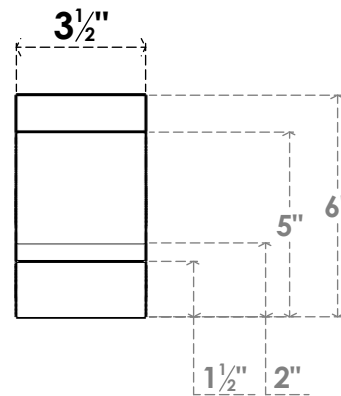

ITEM NUMBER: BRCPC035X06000X06000BOA

3 1/2"W X 6"D X 6"H BALBOA ARCHITECTURAL GRADE PVC CLOSED KNEE BRACE

SIDE PROFILE

FRONT PROFILE

ISOMETRIC

EKENA MILLWORK
2300 WEST MAIN ST.
CLARKSVILLE, TX 75426
TOLL FREE: 866-607-0453
WWW.EKENAMILLWORK.COM